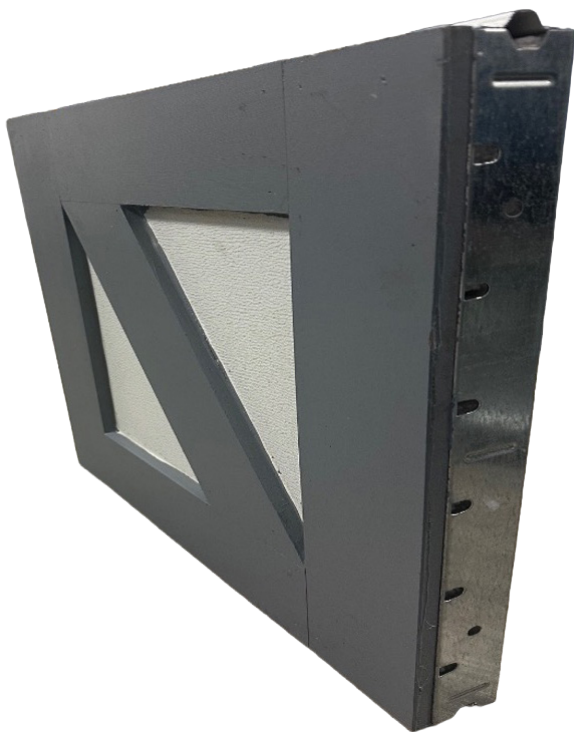

## SOUTHERN TRADITIONS COLLECTION

Our Southern Traditions Carriage Doors are made from a maintenance free material that is impervious to any weather elements. There is absolutely no rotting, splitting, warping, mold, or termite damage for years. Beautiful to look at, built to last.

**WOODGRAIN**

**SMOOTH**

**DOOR OPTIONS**

1) Vinyl backed insulation  
21" and 18" Sections

2) Steel backed insulation  
18", 21", and 24" Sections

**OVERLAY MATERIAL OPTIONS**

- 1) 3/8" Smooth or Woodgrain
- 2) 1/2" Smooth