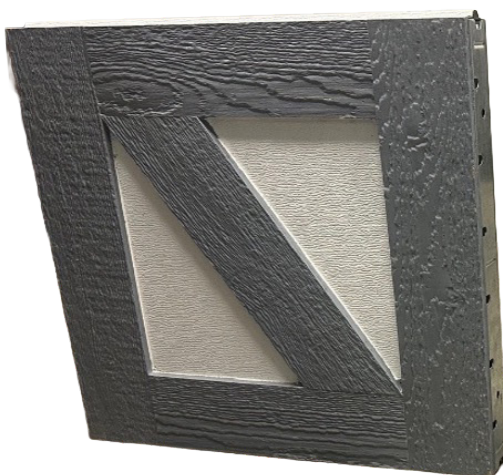

## SOUTHERN TRADITIONS COLLECTION

Our Southern Traditions Carriage Doors are made from a maintenance free material that is impervious to any weather elements. There is absolutely no rotting, splitting, warping, mold, or termite damage for years. Beautiful to look at, built to last.

**WOODGRAIN**

**SMOOTH**

**DOOR OPTIONS**

1) Vinyl backed insulation  
21" and 18" Sections

2) Steel backed insulation  
18", 21", and 24" Sections

**OVERLAY MATERIAL OPTIONS**

- 1) 3/8" Smooth or Woodgrain
- 2) 1/2" Smooth