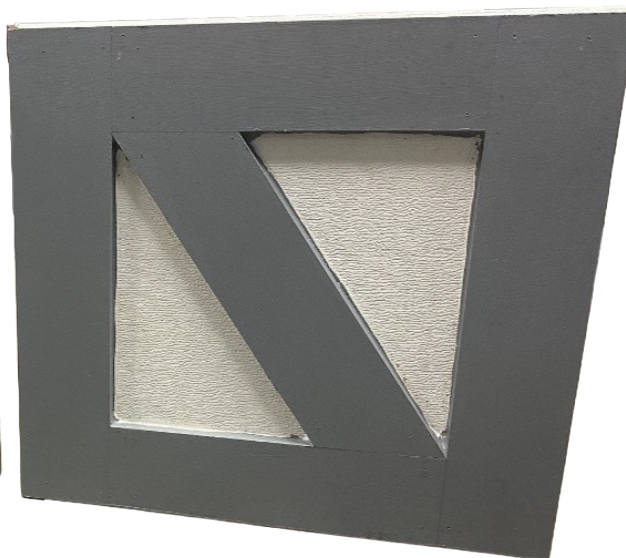

## SOUTHERN TRADITIONS COLLECTION

Our Southern Traditions Carriage Doors are made from a maintenance free material that is impervious to any weather elements. There is absolutely no rotting, splitting, warping, mold, or termite damage for years. Beautiful to look at, built to last.

**WOODGRAIN**

**SMOOTH**

**DOOR OPTIONS**

1) Vinyl backed insulation  
21" and 18" Sections

2) Steel backed insulation  
18", 21", and 24" Sections

**OVERLAY MATERIAL OPTIONS**

- 1) 3/8" Smooth or Woodgrain
- 2) 1/2" Smooth