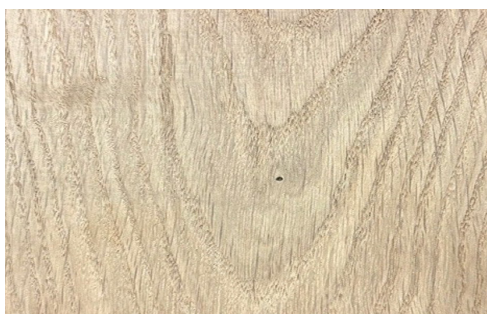

Wood Species

- Pine
- Western Red Cedar
- Cypress
- Mahogany
- Douglas Fir
- Alder
- White Oak
- Walnut
- Marine Grade Plywood
- Many More....

Wood Overlays

- Built on 2" Flush Steel Sections
- Insulated Sandwich Doors
- Multiple Species to Pick From
- Custom Craftsmanship

Western Red Cedar

Cypress

Mahogany

Clear Cedar

Alder

Douglas Fir

White Oak

Walnut